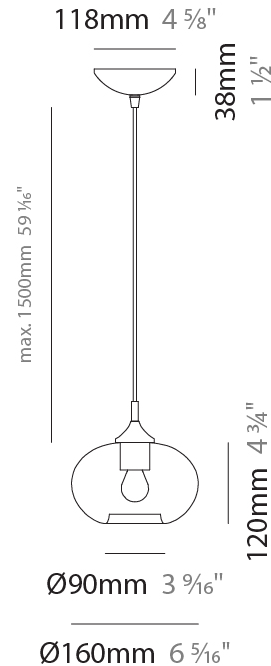

PROJECT
TYPE
SPECIFIER
QUANTITY
DATE

PARIGI CIPOLLA MONOPOINT SUSPENSION

D141075-

base number Finish
Options

- To build a product code in our configurator select the specify button on the base model # product page
- To build a manual product code on this datasheet choose from the options listed below in blue font and add the suffix to the base model #

GENERAL

Series: Parigi Cipolla
Subseries: Parigi Cipolla Monopoint
Partner: Cangini & Tucci
Division: Design
Installation: Suspension
Product Type: Pendant
Mounting Location: Ceiling

PHYSICAL

Shape: Sphere
Diameter (mm): 160
Diameter (in): 6 ⁵/₁₆
Height (mm): 120
Height (in): 4 ³/₄
Max. Overall Height (mm): 1620
Max. Overall Height (in): 63 ³/₄
Weight (kg): 0.45
Weight (lbs): 0.99
[Fixture Finish: AMB / GRN / PNK / RUB / SKB / SMK / TOB / TRA](#)
Holder Finish: CHR
Fixture Material: Glass / Metal
Primary Material: Glass - Borosilicate
Cable Details: 1500mm Cable

ELECTRICAL

Number of Lamps: 1
Lamp Type: LED Retrofit
Bulb Included: Bulb Not Included
Max. Wattage Per Lamp (W): 4
Lamp Base: E12
Input Voltage (V): 120

LED

OPTICAL

RATINGS AND CERTIFICATIONS

Certified By: Certified for North American Standards
IP rating: IP20

GENERAL

Series: Parigi Cipolla
 Subseries: Parigi Cipolla Monopoint
 Partner: Cangini & Tucci
 Division: Design
 Installation: Suspension
 Product Type: Pendant
 Mounting Location: Ceiling

PHYSICAL

Shape: Sphere
 Diameter (mm): 160
 Diameter (in): 6 ⁵/₁₆
 Height (mm): 120
 Height (in): 4 ³/₄
 Max. Overall Height (mm): 1620
 Max. Overall Height (in): 63 ³/₄
 Weight (kg): 0.45
 Weight (lbs): 0.99
 Fixture Finish: [AMB / GRN / PNK / RUB / SKB / SMK / TOB / TRA](#)
 Holder Finish: CHR
 Fixture Material: Glass / Metal
 Primary Material: Glass - Borosilicate
 Cable Details: 1500mm Cable