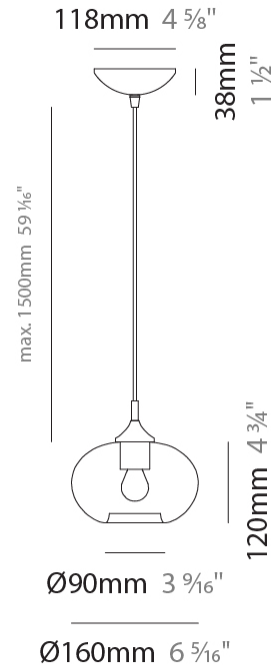

PARIGI CIPOLLA MONOPOINT SUSPENSION

D141075-CP

base number Finish
Options

1. To build a product code in our configurator select the specify button on the base model # product page
2. To build a manual product code on this datasheet choose from the options listed below in blue font and add the suffix to the base model #

GENERAL

Series: Parigi Cipolla
Subseries: Parigi Cipolla Monopoint
Partner: Cangini & Tucci
Division: Design
Installation: Suspension
Product Type: Pendant
Mounting Location: Ceiling

PHYSICAL

Shape: Sphere
Diameter (mm): 160
Diameter (in): 6 ⁵/₁₆
Height (mm): 120
Height (in): 4 ³/₄
Max. Overall Height (mm): 1620
Max. Overall Height (in): 63 ³/₄
Weight (kg): 0.45
Weight (lbs): 0.99
Fixture Finish: [AMB / GRN / PNK / RUB / SKB / SMK / TOB / TRA](#)
Holder Finish: CHR
Fixture Material: Glass / Metal
Primary Material: Glass - Borosilicate
Cable Details: 1500mm Cable

ELECTRICAL

Number of Lamps: 1
Lamp Type: LED Retrofit
Bulb Included: Bulb Not Included
Max. Wattage Per Lamp (W): 4
Lamp Base: E12
Input Voltage (V): 120

LED

OPTICAL

RATINGS AND CERTIFICATIONS

Certified By: Certified for North American Standards
IP rating: IP20

PROJECT
TYPE
SPECIFIER
QUANTITY
DATE